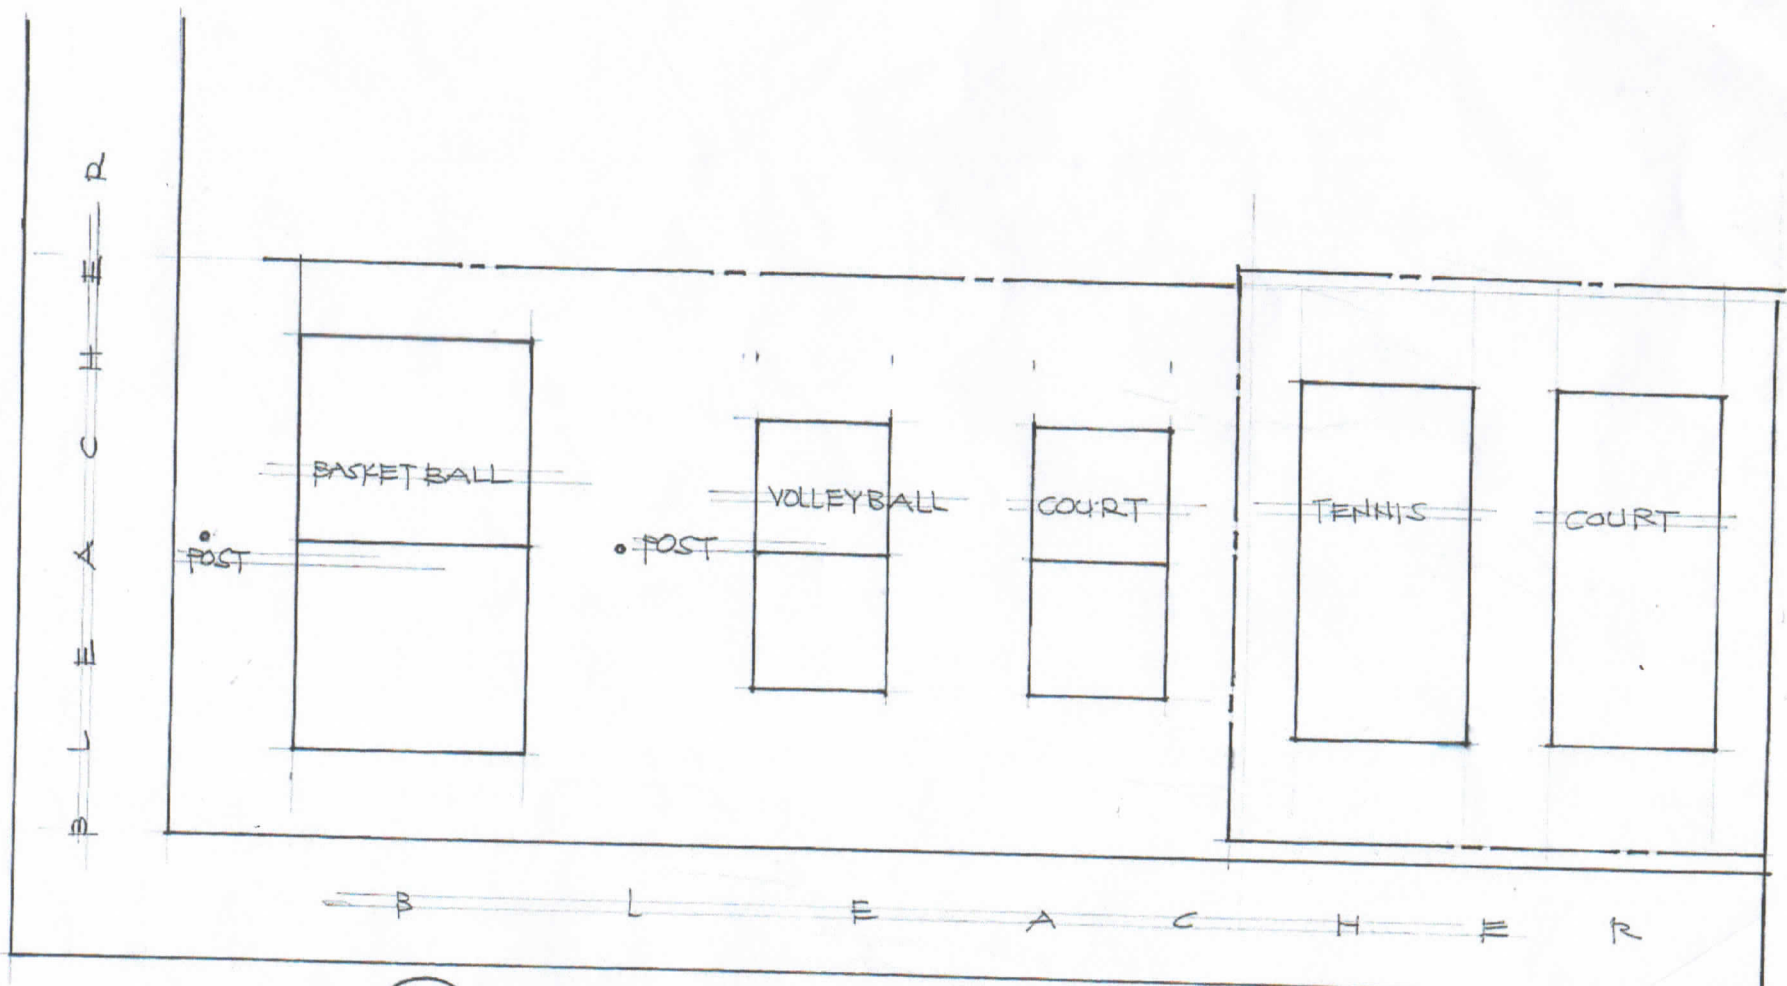

○ SITE DEVT. PLAN
SCALE 1:50 MTS

PREPARED:	END USER	ENDORSED:	REC APP.	APPROVED:	PROJECT TITLE	AGENCY	SHEET #
SBBAYOT, Jr.	J. P. CUBILLO	O. DI REYES	CAPOLINGA	ADROBLES	IMPROVEMENT OF SPORTS FACILITIES	CvSU	1

EXISTING PLAYING COURT
SCALE 1:50 MTS.

PREPARED	END USER	ENDORSED	REC APP	APPROVED	PROJECT TITLE:	AGENCY:	SHT. #
SBBAYOT, Jr.	J.P. CUBILLO	DL REYES	CAPOLINGA	ADROBLES	IMPROVEMENT OF SPORTS FACILITIES	CYSU	2