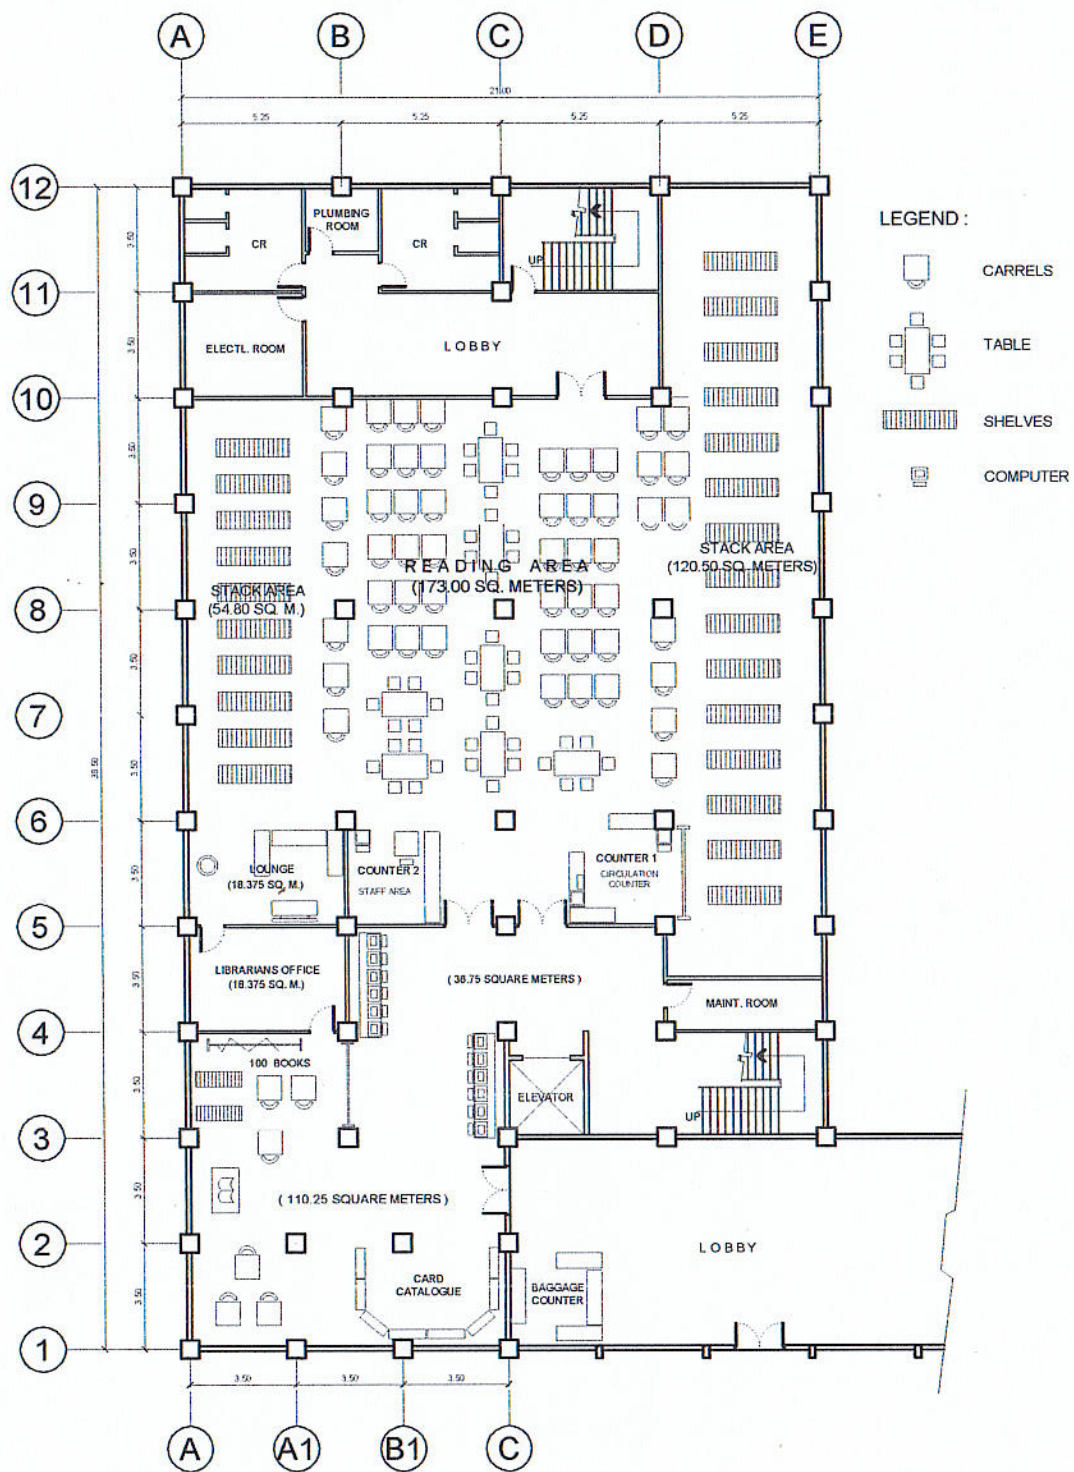

GROUND FLOOR PLAN
 SCALE 1 : 250 MTS.

LADISLAO DIWA UNIVERSITY LIBRARY
 CAVITE STATE UNIVERSITY
 INDANG, CAVITE

LEGEND :

-  CARRELS
-  TABLE
-  SHELVES
-  COMPUTER

GROUND FLOOR PLAN
 SCALE 1 : 250 MTS.

LADISLAO DIWA UNIVERSITY LIBRARY
 CAVITE STATE UNIVERSITY
 INDANG, CAVITE