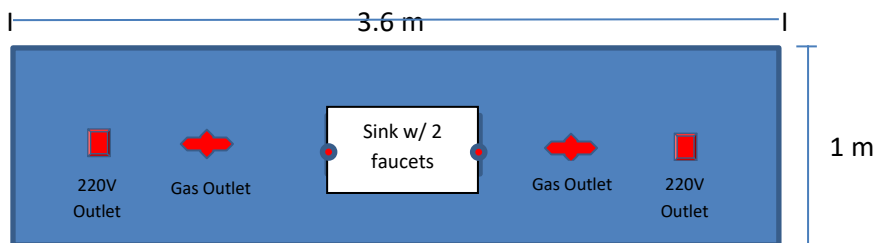

**SUPPLY, DELIVERY AND INSTALLATION OF VARIOUS LABORATORY EQUIPMENT**

**(DEPARTMENT OF PHYSICAL SCIENCES)**

CHEMISTRY Tables

**TOP VIEW**

Sink (LWD): 0.6 x 0.4 x 0.25 m  
 Faucet height: about 25 cm

**SIDE VIEW**

(Installation should be on both sides)

Prepared by:

  
Rene B. Betonio  
 End User

Revised and certified correct:

  
Rene B. Betonio  
 Chair, TWG

  
Lani S. Rodis  
 Member, TWG