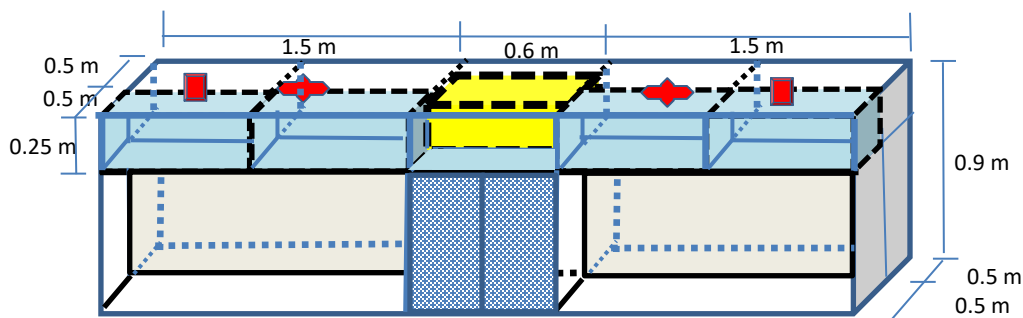

**SUPPLY, DELIVERY AND INSTALLATION OF VARIOUS LABORATORY EQUIPMENT**

**(DEPARTMENT OF PHYSICAL SCIENCES)**

CHEMISTRY Tables

**TOP VIEW**

Sink (LWD): 0.6 x 0.4 x 0.25 m  
 Faucet height: about 25 cm

**SIDE VIEW**

(Installation should be on both sides)

Prepared by:

  
Rene B. Betonio  
 End User

Revised and certified correct:

  
Rene B. Betonio  
 Chair, TWG

  
Lani S. Rodis  
 Member, TWG