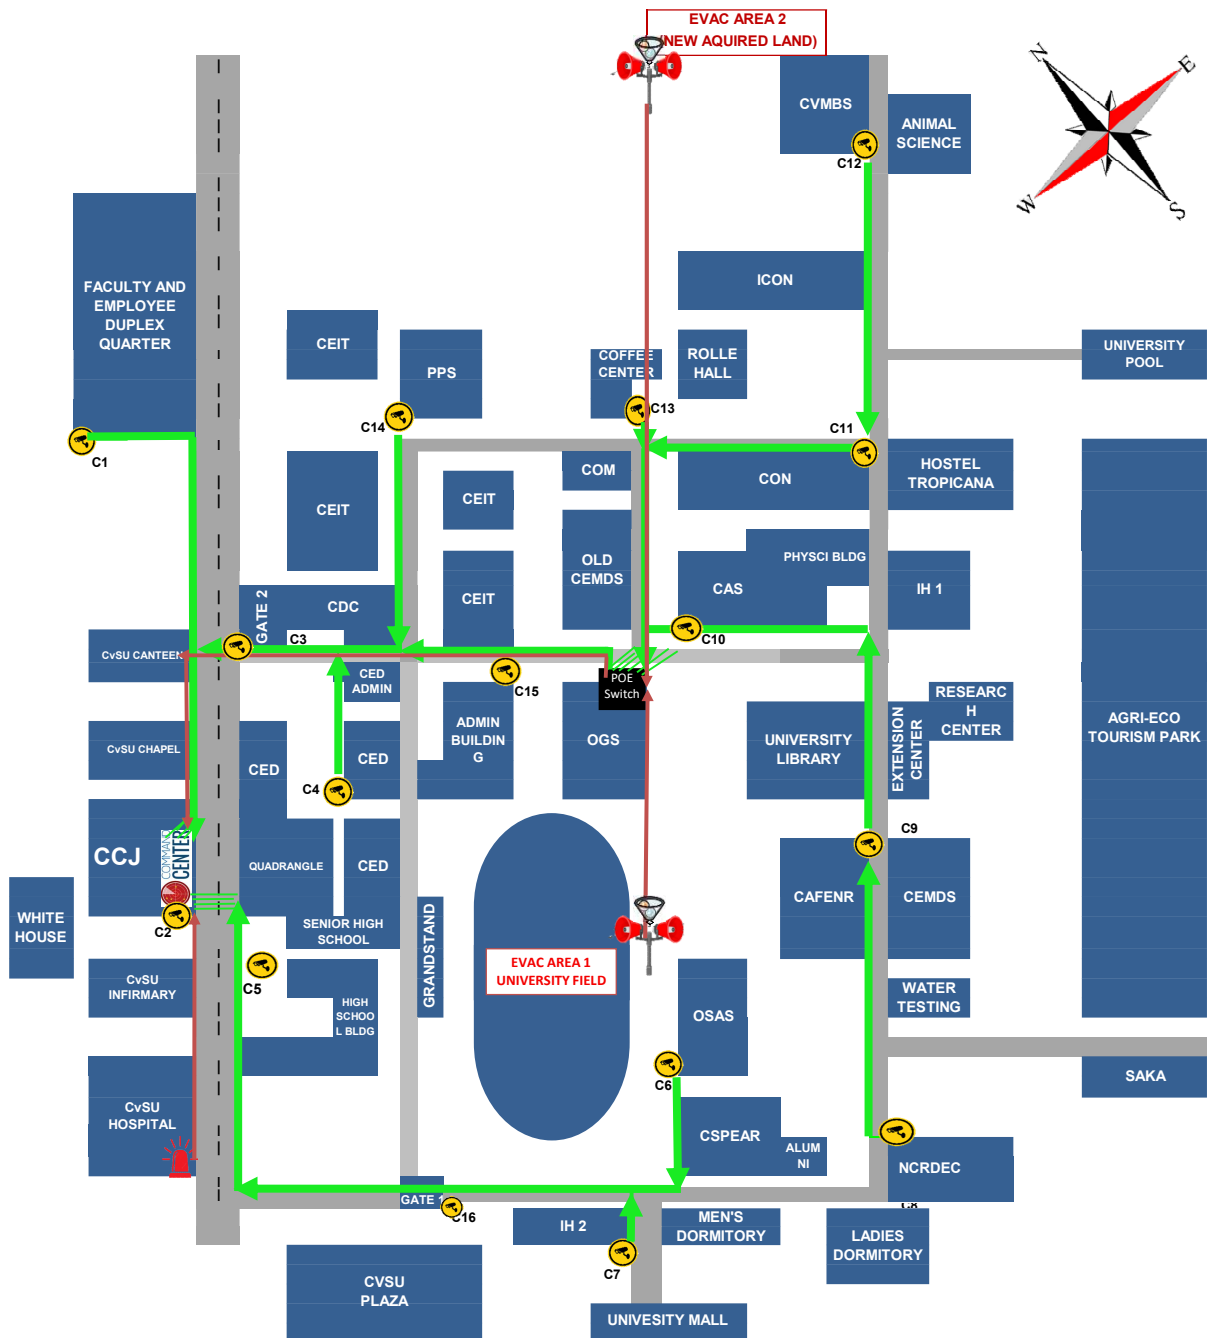

CvSU DRR-CCA EMERGENCY MONITORING, ALERTING AND PAGING SYSTEM  
Technical Map

CCTV #	CLUSTER
CCTV 1 (C1)	Faculty Village, Employee Duplex Quarter, & Marketing Center
CCTV 2 (C2)	CCJ New Building, Infirmary, White House, Chapel & Hospital
CCTV 3 (C3)	Gate 2, CDC, CED Admin Building
CCTV 4 (C4)	CED and Quadrangle
CCTV 5 (C5)	Science School, Senior High School and Grandstand
CCTV 6 (C6)	OSAS/Registrar, CSPEAR, Alumni BIDG
CCTV 7 (C7)	Student Dormitory (men/women), Univerity Mall, IH2, Gate 2
CCTV 8 (C8)	NCRDEC, CvSU Technology Demo-Farm (SAKA)
CCTV 9 (C9)	CAFENR, New CEMDS, Library, Research Center
CCTV 10 (C10)	CAS, CAS-PhysSci Building and IH 1
CCTV 11 (C11)	CON, Hostel Tropicana, Agri-Eco, and University Pool
CCTV 12 (C12)	CVMS and Animal Science Building ENS
CCTV 13 (C13)	Coffee Center, International Convention Center, Rolle Hall
CCTV 14 (C14)	CEIT, Engineering Science and PPS Building
CCTV 15 (C15)	Admin. Building, OGS and Old CEMDS
CCTV 16 (C16)	Gate 1, Plaza
11 CCTVs/Video Recorder/Cabinet/POE Switch/Internet Router/UPS/Wallmount Rack	1 SET PER BRANCH CAMPUS (1.NAIC, 2.CCAT-ROSARIO, 3.MARAGONDON, 4.CAVITE CITY, 5.BACCOOR, 6.IMUS, 7.CARMONA, 8.GENERAL TRIAS, 9.TMC, 10.TANZA, 11.DASMA)
13 Smart Weather Camera/Solar Panel/WiFi Router/UPS	2 SETS FOR MAIN CAMPUS, INDAVO 1 SET PER BRANCH CAMPUS (1.NAIC, 2.CCAT-ROSARIO, 3.MARAGONDON, 4.CAVITE CITY, 5.BACCOOR, 6.IMUS, 7.CARMONA, 8.GENERAL TRIAS, 9.TMC, 10.TANZA, 11.DASMA)

## MAP LEGEND

CCTV, HARD DISK DRIVE, POE SWITCH, AND CABINET

SMART WEATHER CAMERA, SOLAR PANEL WIFI ROUTER & UPS

MODULAR SIREN

SIREN

POE SWITCH WITH 1 CABINET RACK & UPS

FIBER CABLE

SIREN,HORN,SW CAMs CABLE/CHORD

EMERGENCY COMMAND CONTROL AREA WITH 1 CABINET RACK, 2 VIDEO RECORDERS, 9 UPS, 1 INTERNET ROUTER