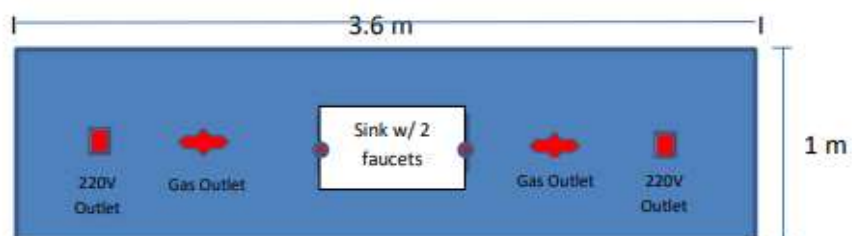

CHEMISTRY Tables

TOP VIEW

Sink (LWD): 0.6 x 0.4 x 0.25 m
Faucet height: about 25 cm

SIDE VIEW

(Installation should be on both sides)