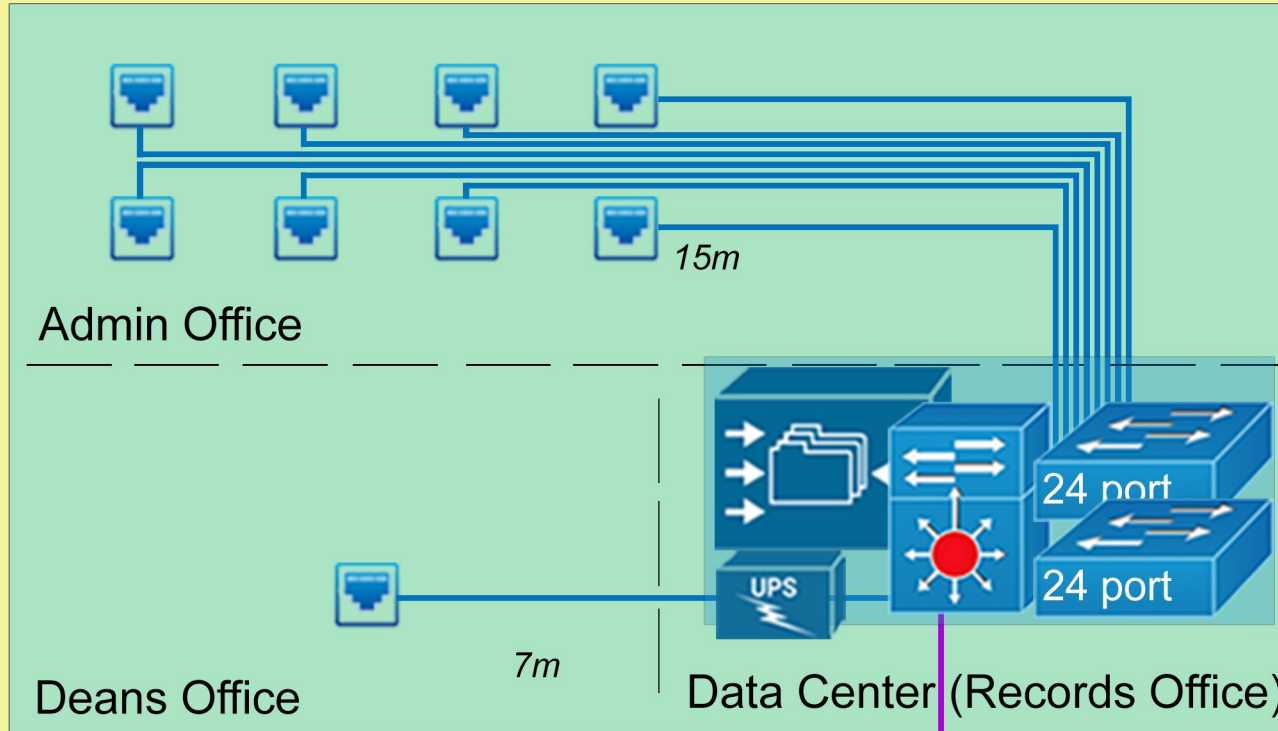

Bacoor Campus

1st Floor - Main Building

LEGEND

- | | | | |
|---|------------------------|---|-----------------------|
|  | - DISTRIBUTION SWITCH |  | - NETWORK CABINET BOX |
|  | - WORKGROUP SWITCH |  | - UPS |
|  | - FIBER OPTIC (UPLINK) |  | - NETWORK I.O. PORT |
|  | - COPPER UTP (UPLINK) | | |
|  | - COPPER UTP | | |