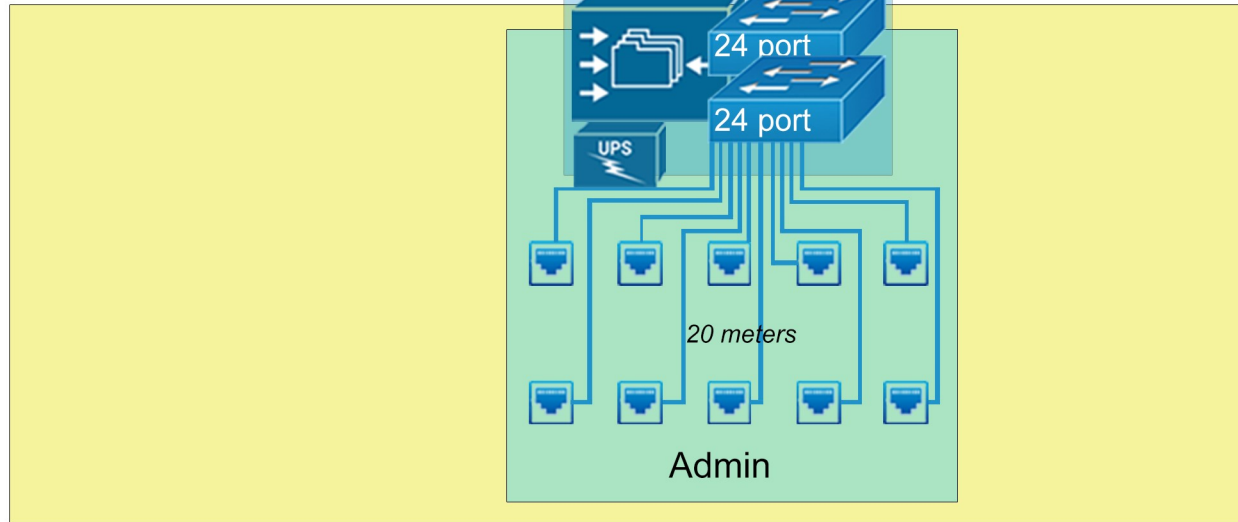

TRECE CAMPUS NEW BUILDING

from Internet Provider

2ND FLOOR

1ST FLOOR

LEGEND

- DISTRIBUTION SWITCH

- WORKGROUP SWITCH

- FIBER OPTIC (UPLINK)