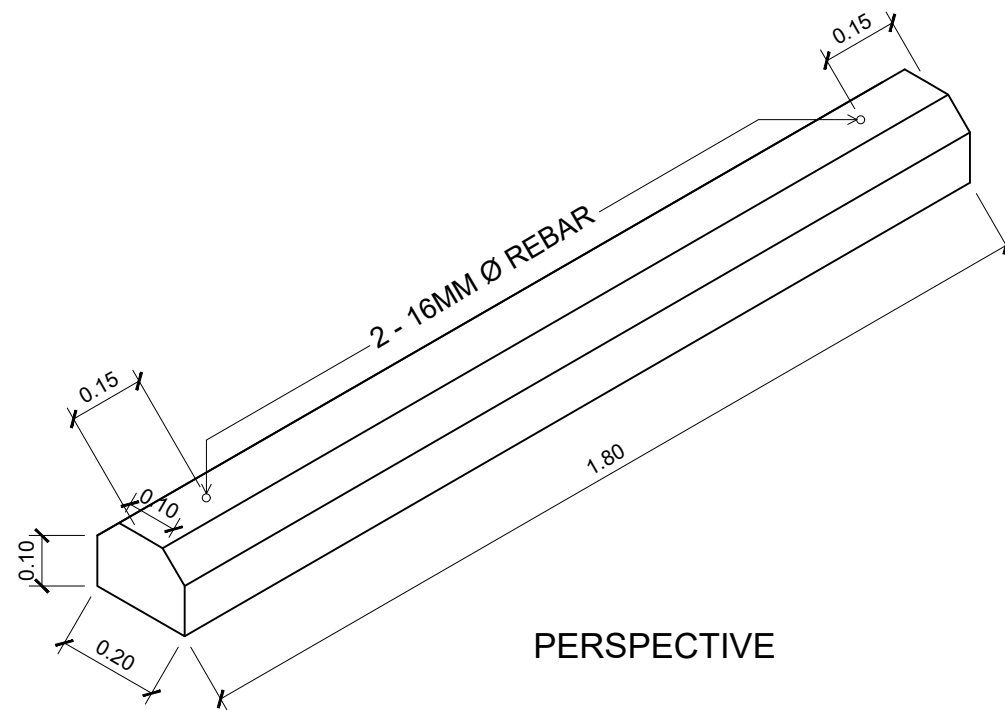

SECTION

TOP VIEW

PERSPECTIVE

1
A1

WHEEL GUARD DETAILS

SCALE

1 : 100 MTS.

2
A1

GI LOUVERED SUN SHADE

SCALE

NTS.