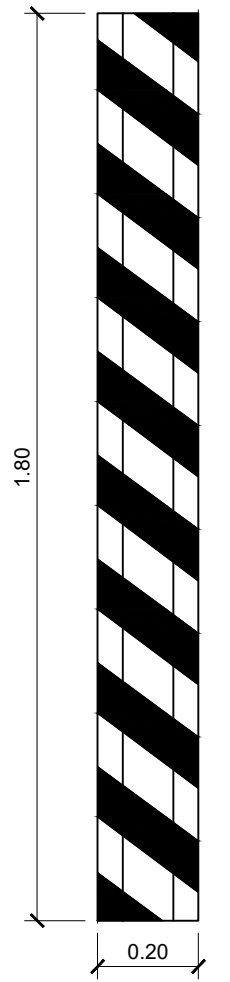

SECTION

TOP VIEW

PERSPECTIVE

1
A1

WHEEL GUARD DETAILS

SCALE

1 : 100 MTS.

2
A1

GI LOUVERED SUN SHADE

SCALE

NTS.